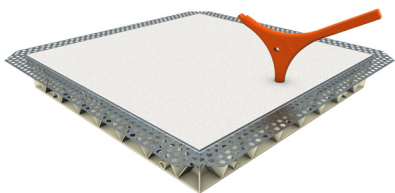

84

UPDATE: PLASTIC BUDGET LOCK AND KEY ON SOUND RATED ACCESS PANELS

The budget lock and key on Rondo PANTHER® Sound Rated Access Panels (SRAPs) with a polymer frame have changed from metal to plastic.

Offering a more aesthetically appealing finish, the budget lock is now smaller with an internal diameter of 8mm (previously 14mm).

RONDO®

www.rondo.com.au

PLASTIC BUDGET LOCK AND KEY ON SOUND RATED ACCESS PANELS

The new plastic design reduces the weight of the panel creating a more cost-effective, light-weight product whilst maintaining performance and quick installation.

Branded Rondo, the budget lock is supplied with a 6.6mm hexagonal Allen key.

The newly designed Rondo red, three-legged plastic key consists of a 6.6mm hexagonal key, 8.0mm flat head key and an 8.0mm square bar key.